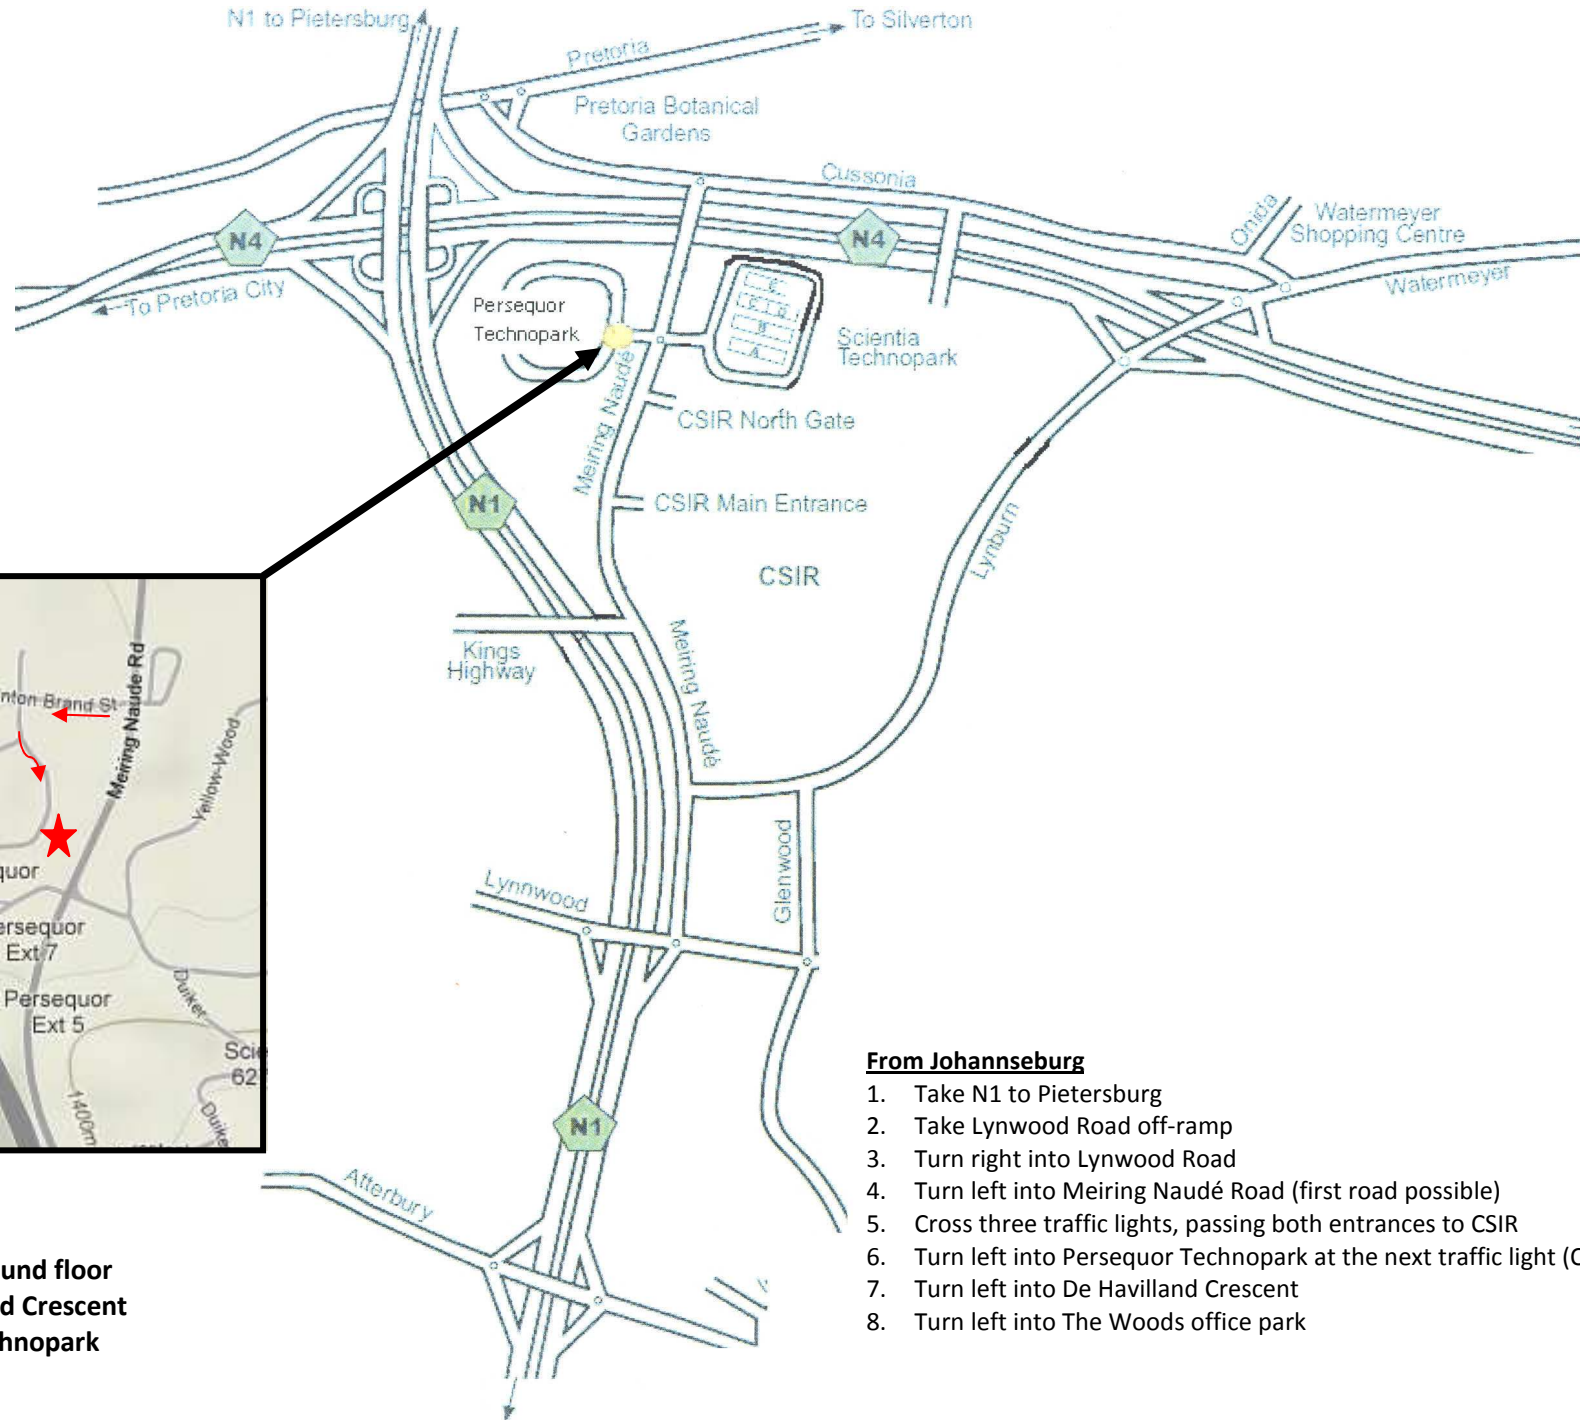

Map to SAEON

★ **The Woods**
Building C, ground floor
41 De Havilland Crescent
Persequor Technopark

From Johannesburg

1. Take N1 to Pietersburg
2. Take Lynwood Road off-ramp
3. Turn right into Lynwood Road
4. Turn left into Meiring Naudé Road (first road possible)
5. Cross three traffic lights, passing both entrances to CSIR
6. Turn left into Persequor Technopark at the next traffic light (Quinton Brand Street)
7. Turn left into De Havilland Crescent
8. Turn left into The Woods office park